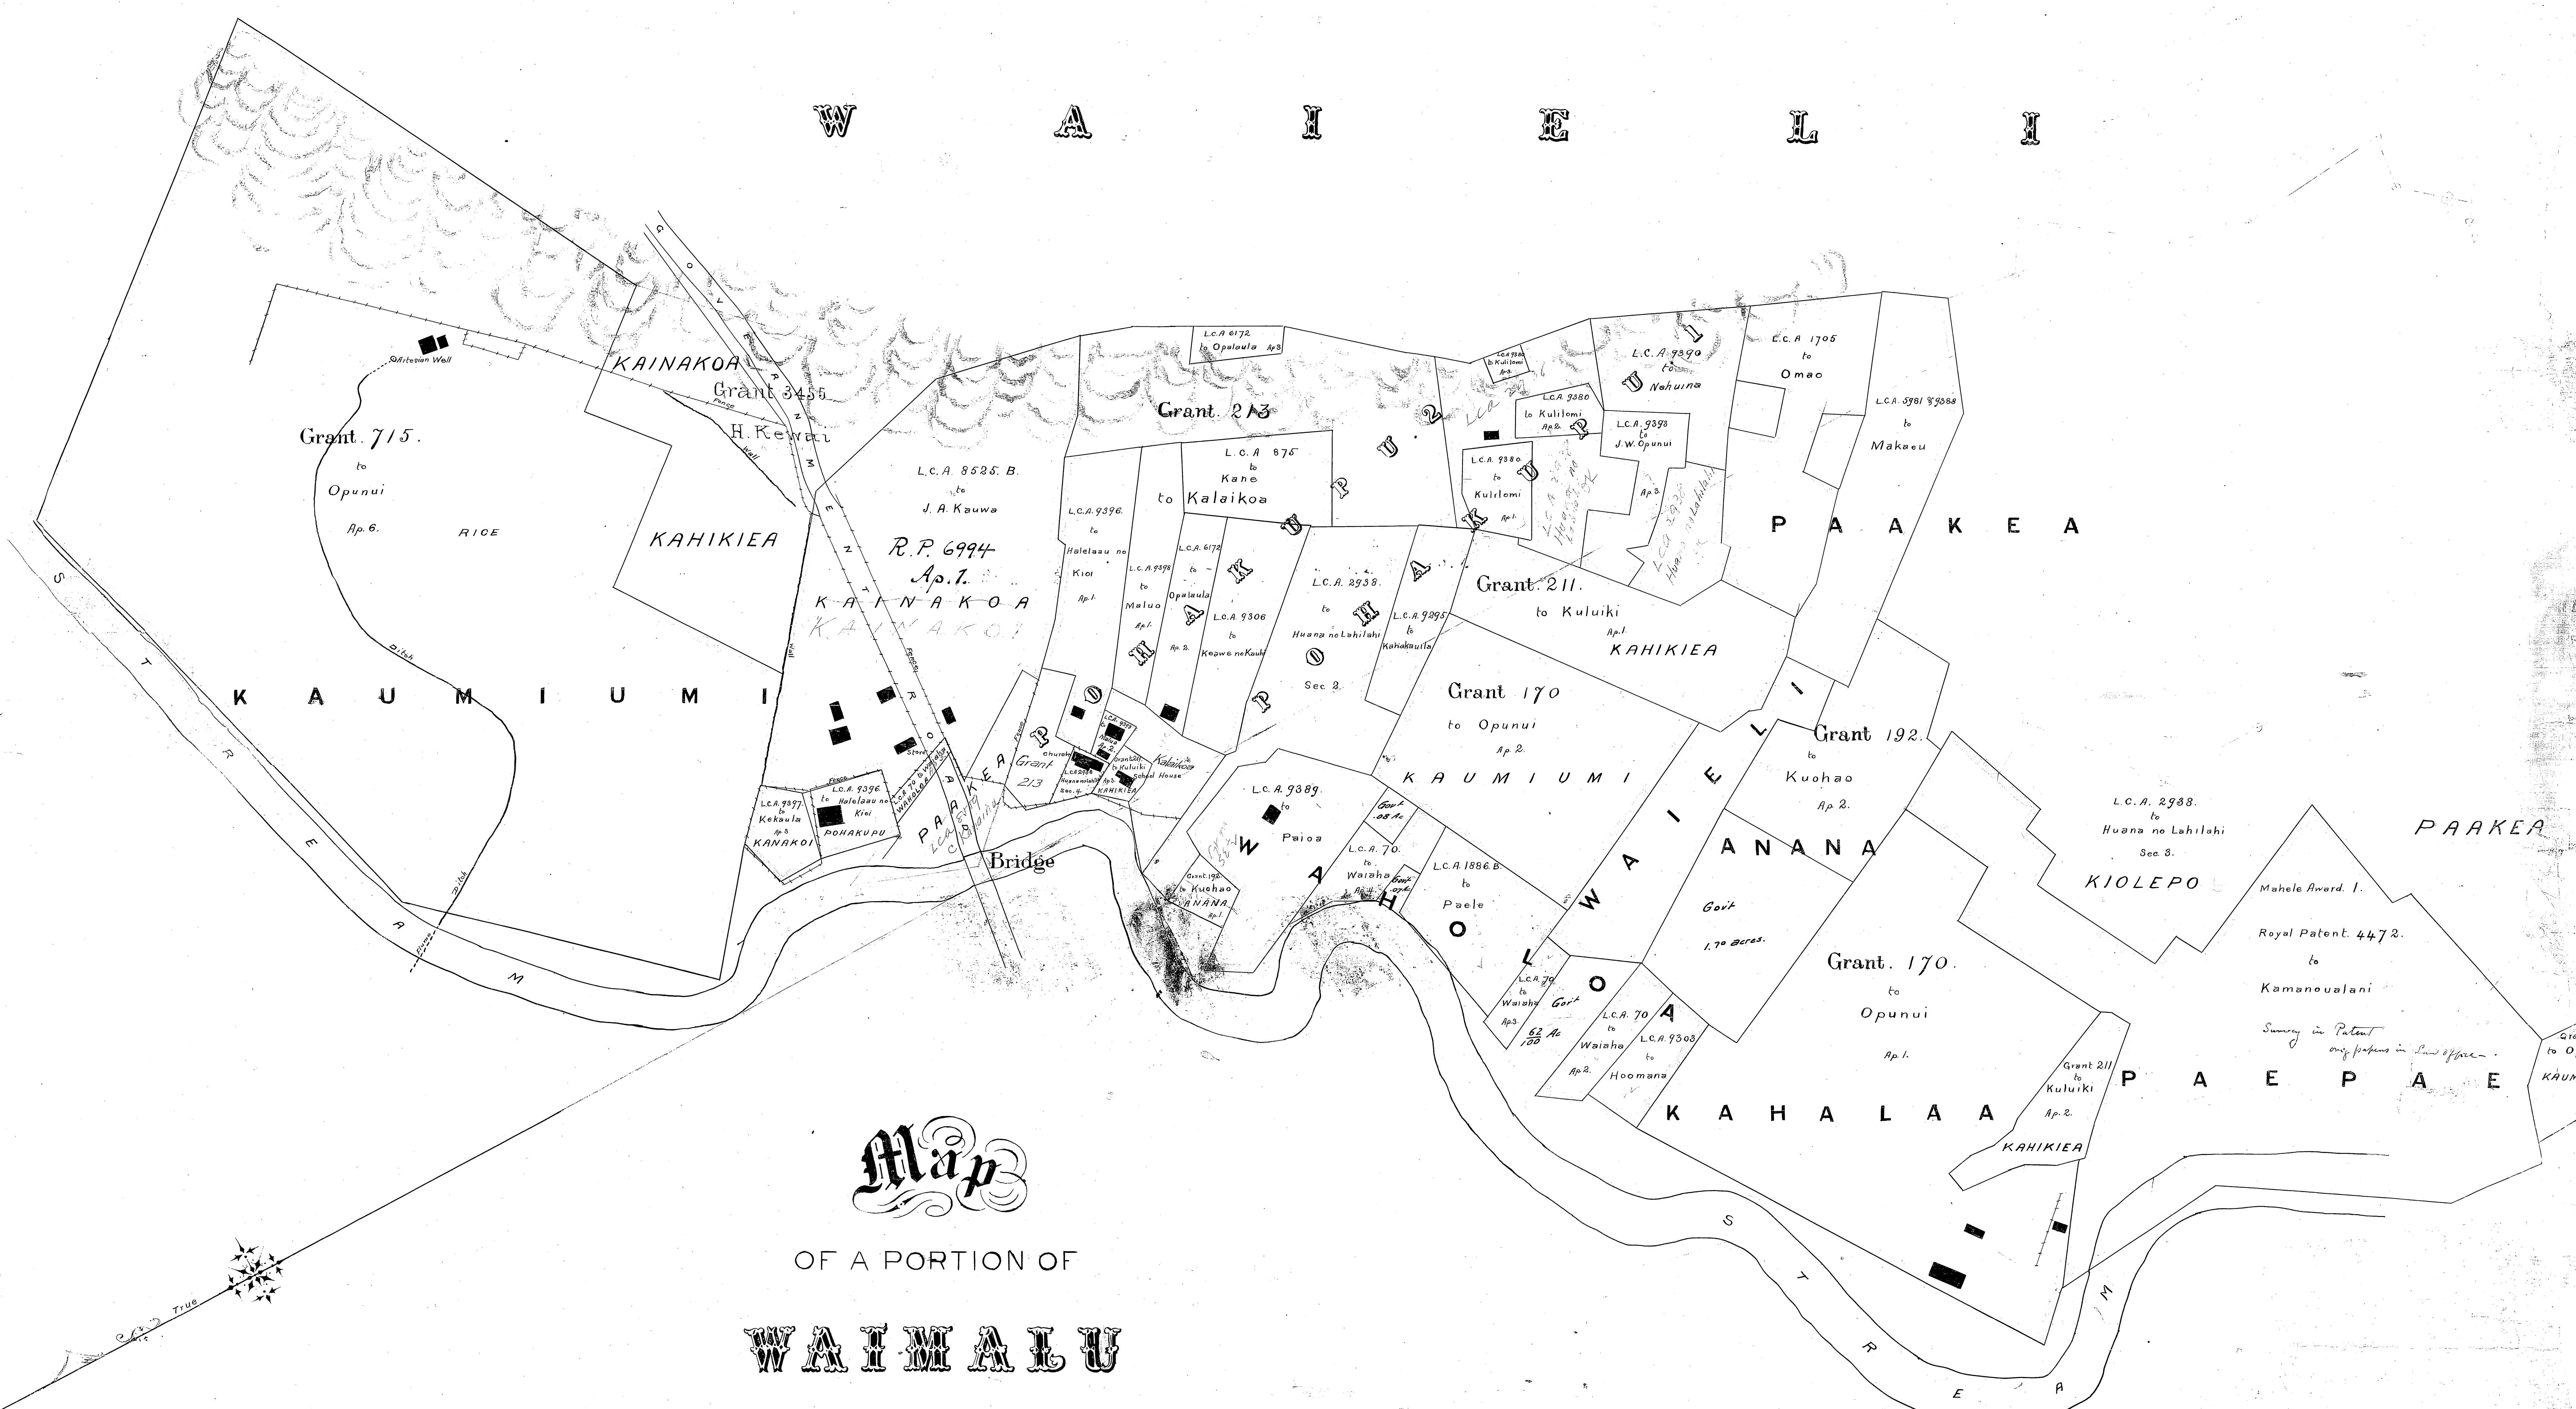

W A I M A L U

Map

OF A PORTION OF

WAIMALU

EWA — OAHU

MAP AND SURVEY
BY

Original Survey and Maps
made for W.R. Castle administrator
of Williams Estate (J.R. Wolf Helema)
in 1895

Handwritten notes in the bottom left corner, including the number '7' and some illegible scribbles.

Handwritten notes in the bottom right corner, including the name 'W. Parker' and a circled '16'.